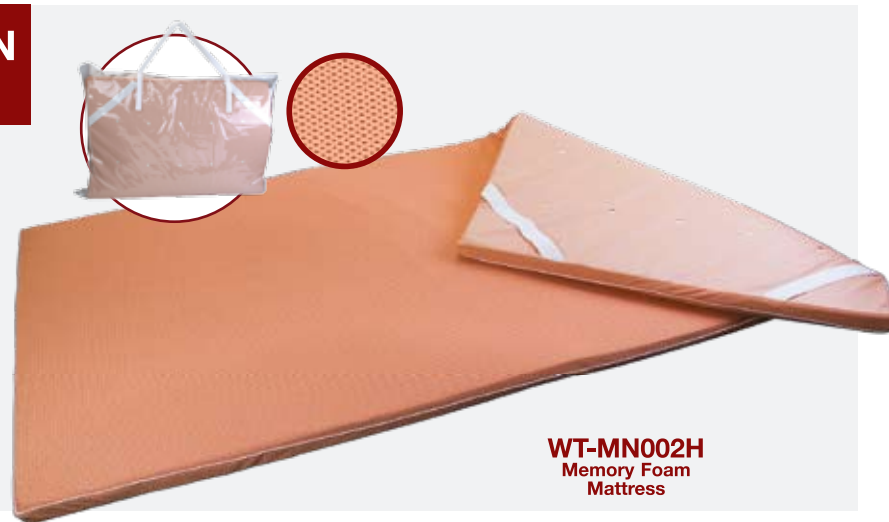

We are Polyurethane (PU) Foam Manufacturer,
ODM/OEM PROJECTS ARE WELCOME

BAMBOO CHARCOAL / ANION / FAR-INFRARED SERIES

WT-PI004F
Memory Foam
Contour Pillow

WT-MN002H
Memory Foam
Mattress

PILLOWS

WT-PI039A
Injection PU
Memory Foam Pillow

WT-PI123E
Ergonomic Memory Foam Pillow
for Aromatic /
Hot & Cold Gel Pack

WT-CU338
Quick Dry
Multi-Functional Pillow

WT-PI044

WT-PI023

WT-PI183

WT-PI012
Travelling Memory Foam Pillow

MEMORY FOAM MATTRESS

WT-MN001