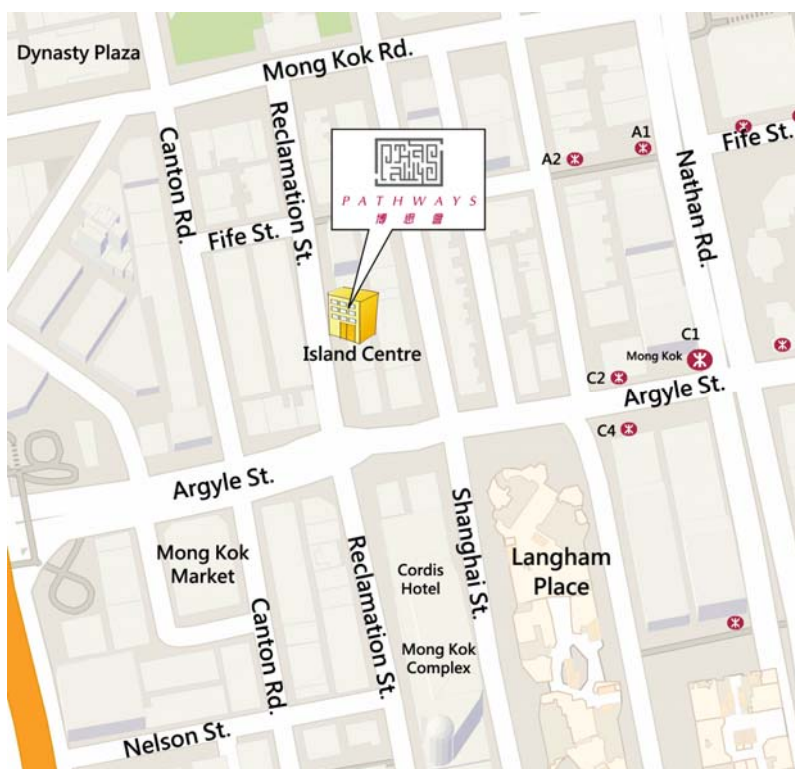

**Transportation Network**

**MTR**

Mong Kok Sta. C2 Exit (3 min walking distance)

Mong Kok East Sta. (15 min walking distance)

**Bus**

Reclamation St. opposite to Island Centre:

18

Mong Kok Market:

13D, 16, 265B, 268X, 287X, 32, 33A, 37, 41A, 43C, 52X, 63X, 66X, 68X, 72X, 87B, 904, 905, 701, 971, A21, E21

Langham Place:

203E, 36B, 46

Other bus routes via MTR Mong Kok Station

**Green Minibus**

Reclamation St. (Langham Place): 28M(To Mong Kok), 79K(To Mong Kok)

Fife St.: 28M(To To Kwa Wan)

Mong Kok Market: 79K(To Park Avenue)

Langham Place/Cordis Hotel: 3, 12S, 12A(To Tai Kok Tsui), 12B(To Tai Kok Tsui)

Mong Kok Rd.(Dynasty Plaza): 12A(To Mong Kok), 12B(To Mong Kok)